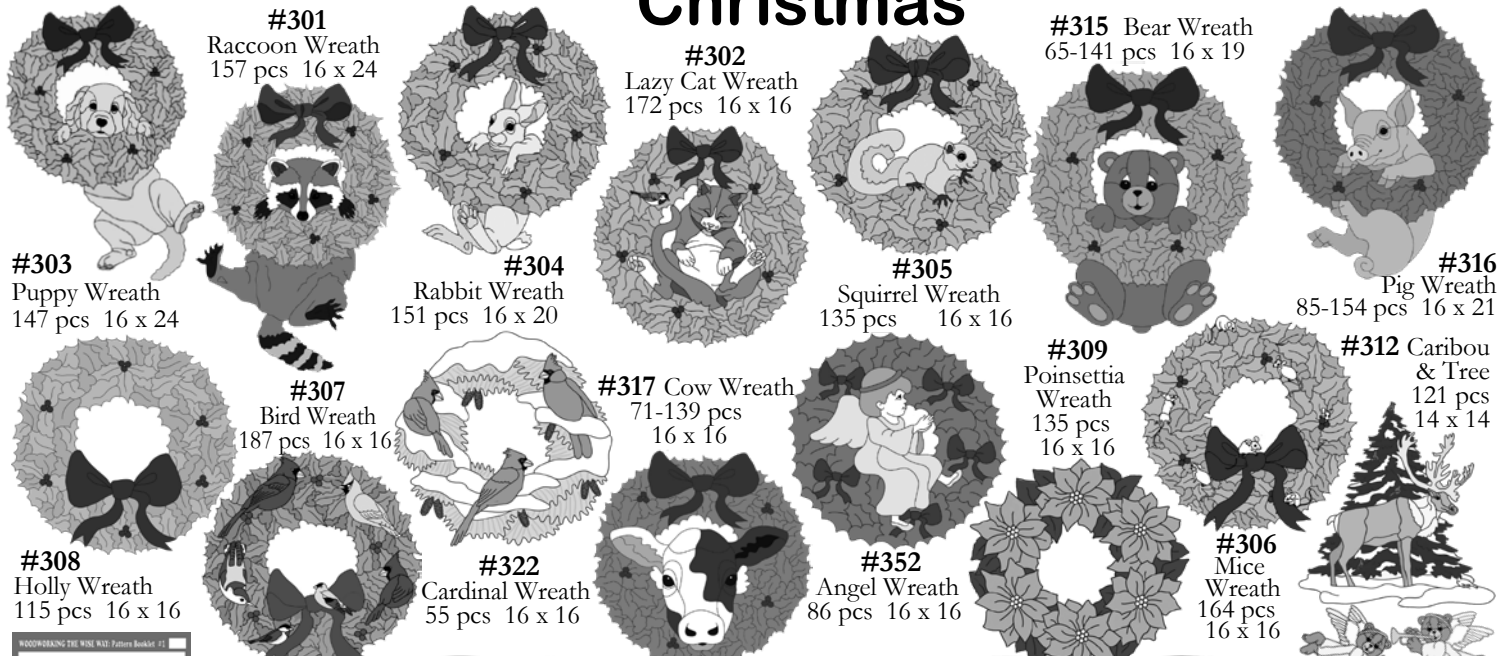

Christmas

#301 Raccoon Wreath
157 pcs 16 x 24

#303 Puppy Wreath
147 pcs 16 x 24

#302 Lazy Cat Wreath
172 pcs 16 x 16

#304 Rabbit Wreath
151 pcs 16 x 20

#305 Squirrel Wreath
135 pcs 16 x 16

#315 Bear Wreath
65-141 pcs 16 x 19

#345 Drummer Boy & Cow
53-59 pcs 11 x 12

#391 Santa Bear
46 pcs 10 x 13

#276 Labrador Pumpkin & Stocking
37-53 pcs 8 x 23 & 14 x 14

#277 German Shepherd Pup
43-66 pcs 8 x 23 & 8 x 12

#278 Rottweiler Pup
39-55 pcs 8 x 23 & 14 x 14

#310 Cardinal Christmas Sign
49 pcs 18 x 9

#229 Golden Retriever Pup
37-53 pcs 8 x 23 & 14 x 14

#314 Christmas Kitty
61 pcs 13 x 14

#313 Golden w/Stocking
78 pcs 14 x 17

#459 Ft. Gratiot Lighthouse
40 pcs 20 x 14

#782 Mail Pouch Barn
207 pcs 24 x 19

#782 Mail Pouch Barn
207 pcs 24 x 19