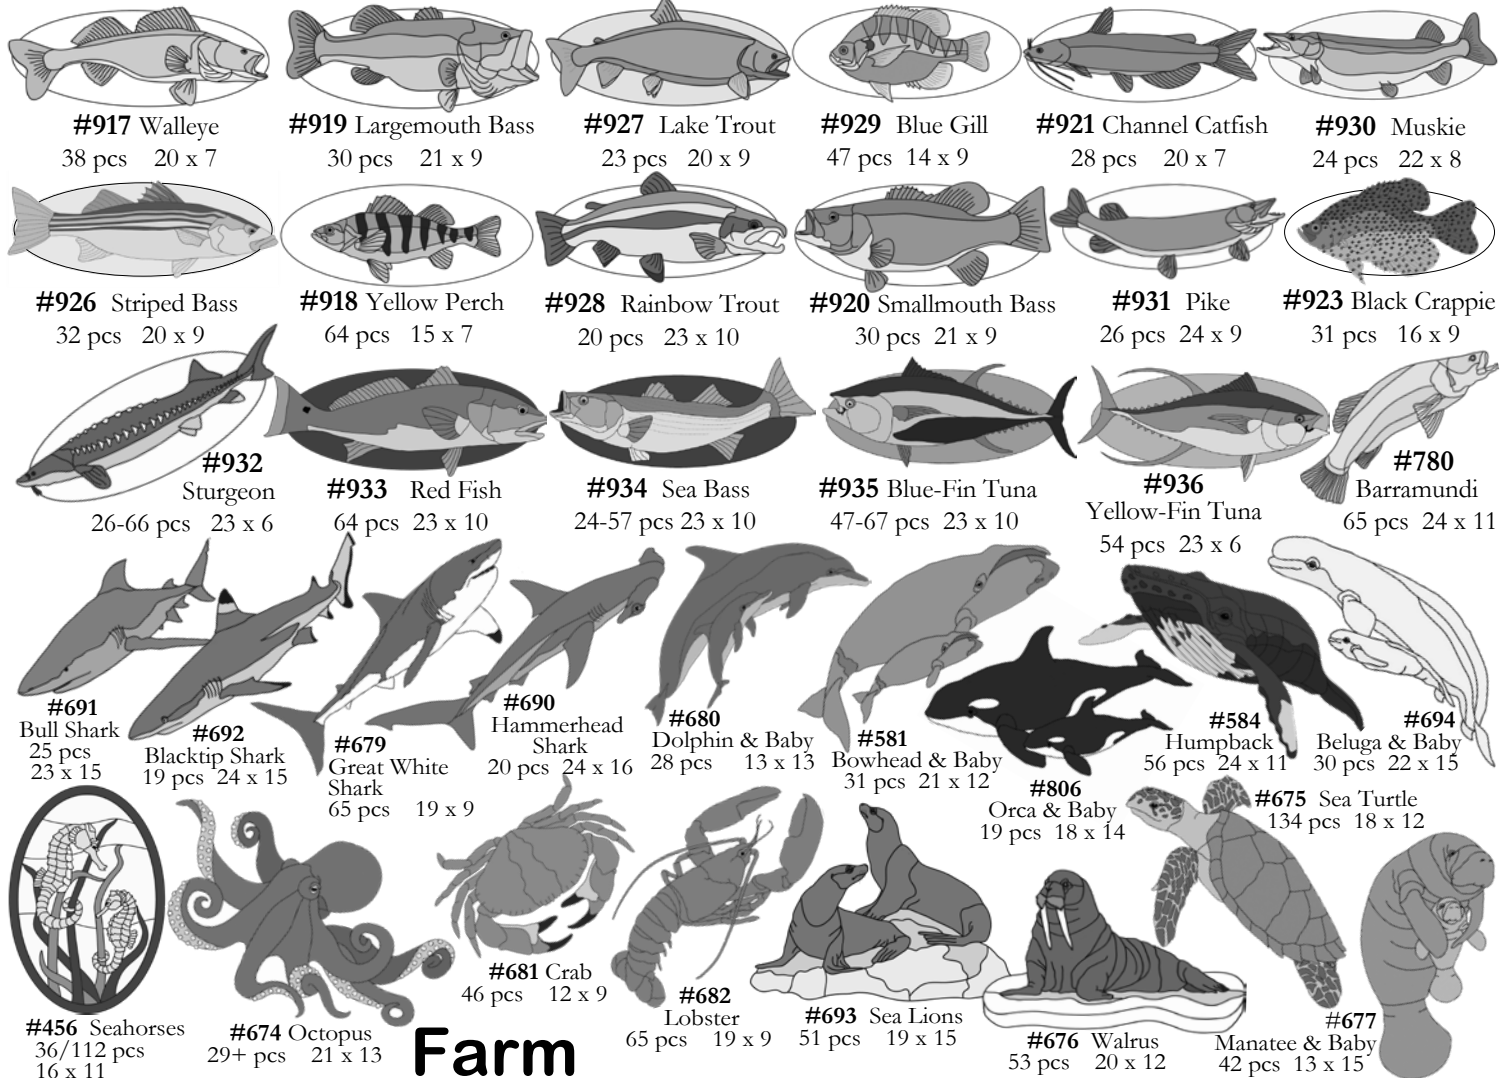

Marine

#917 Walleye
38 pcs 20 x 7
#919 Largemouth Bass
30 pcs 21 x 9
#927 Lake Trout
23 pcs 20 x 9
#929 Blue Gill
47 pcs 14 x 9
#921 Channel Catfish
28 pcs 20 x 7
#930 Muskie
24 pcs 22 x 8
#926 Striped Bass
32 pcs 20 x 9
#918 Yellow Perch
64 pcs 15 x 7
#928 Rainbow Trout
20 pcs 23 x 10
#920 Smallmouth Bass
30 pcs 21 x 9
#931 Pike
26 pcs 24 x 9
#923 Black Crappie
31 pcs 16 x 9
#932 Sturgeon
26-66 pcs 23 x 6
#933 Red Fish
64 pcs 23 x 10
#934 Sea Bass
24-57 pcs 23 x 10
#935 Blue-Fin Tuna
47-67 pcs 23 x 10
#936 Yellow-Fin Tuna
54 pcs 23 x 6
#780 Barramundi
65 pcs 24 x 11
#691 Bull Shark
25 pcs 23 x 15
#692 Blacktip Shark
19 pcs 24 x 15
#679 Great White Shark
65 pcs 19 x 9
#690 Hammerhead Shark
20 pcs 24 x 16
#680 Dolphin & Baby
28 pcs 13 x 13
#581 Bowhead & Baby
31 pcs 21 x 12
#806 Orca & Baby
19 pcs 18 x 14
#584 Humpback
56 pcs 24 x 11
#694 Beluga & Baby
30 pcs 22 x 15
#456 Seahorses
36/112 pcs 16 x 11
#674 Octopus
29+ pcs 21 x 13
#681 Crab
46 pcs 12 x 9
#682 Lobster
65 pcs 19 x 9
#693 Sea Lions
51 pcs 19 x 15
#676 Walrus
53 pcs 20 x 12
#677 Manatee & Baby
42 pcs 13 x 15
#675 Sea Turtle
134 pcs 18 x 12

Farm

#900os Coral Reef
500+ pcs 31 x 24
\$30
#826 Show Cow
79 pcs 19 x 18
#867 Angus
45-52 pcs 17 x 16
#868 Jersey
49-54 pcs 17 x 16
#849 Charolais
49-64 pcs 17 x 16
#863 Holstein
27-46 pcs 17 x 16
#864 Hereford
36-46 pcs 17 x 16
#835 Calf
61 pcs 13 x 18
#897 Pig & Piglets
83 pcs 22 x 10
\$40 **#656os** Wagon Team Oversize
492 pcs 32 x 23
#583 Sheep
48 pcs 18 x 15
#582 Lamb
37 pcs 16 x 18
#899 Goat
37 pcs 13 x 13
#587 Lama & Baby
74 pcs 13 x 14
#524 Baby Burro
73 pcs 13 x 17
#851 Scottish Highland Cow & Calf
102 pcs 19 x 15
#848 Scottish Highland Bull
74 pcs 20 x 15
#852os Scottish Highland Family
With and Without Frame 215 pcs 22 x 38
\$40