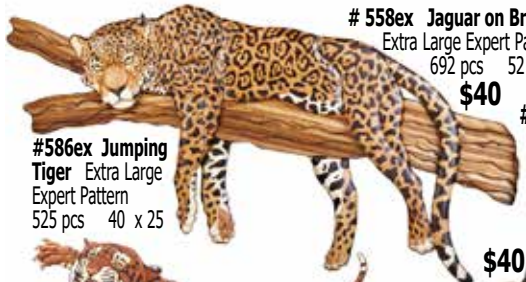

#558ex $40
Jaguar on Branch
Extra Large Expert Pattern
692 pcs 52 x 29