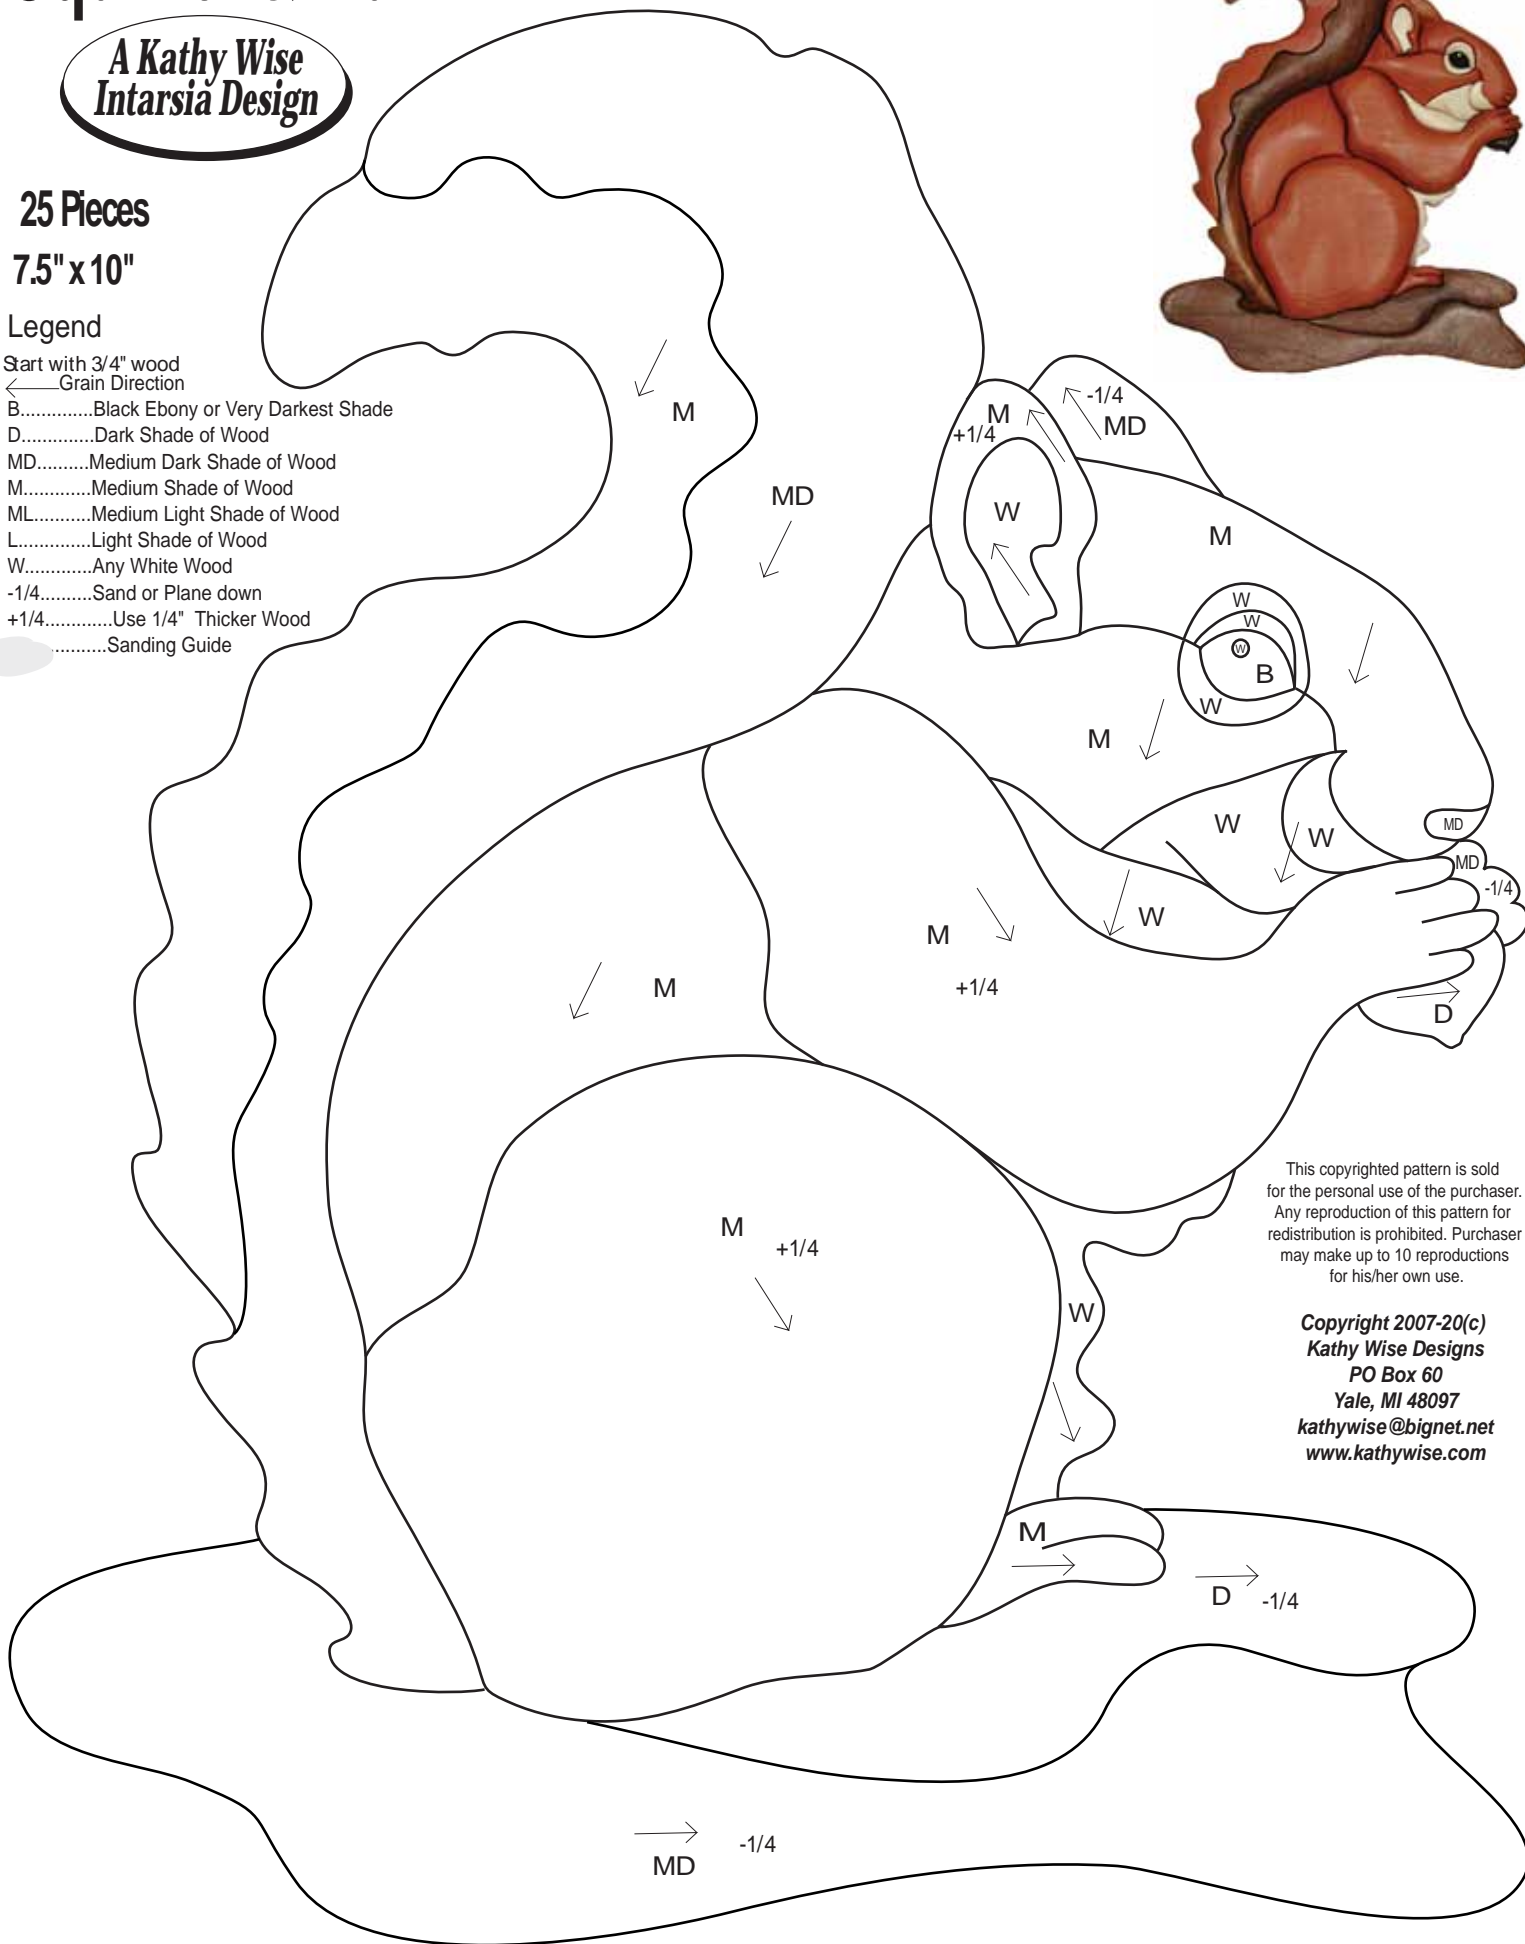

Squirrel & Nut

**A Kathy Wise
Intarsia Design**

25 Pieces

7.5" x 10"

Legend

Start with 3/4" wood
← Grain Direction

- B.....Black Ebony or Very Darkest Shade
- D.....Dark Shade of Wood
- MD.....Medium Dark Shade of Wood
- M.....Medium Shade of Wood
- ML.....Medium Light Shade of Wood
- L.....Light Shade of Wood
- W.....Any White Wood
- 1/4.....Sand or Plane down
- +1/4.....Use 1/4" Thicker Wood
-Sanding Guide